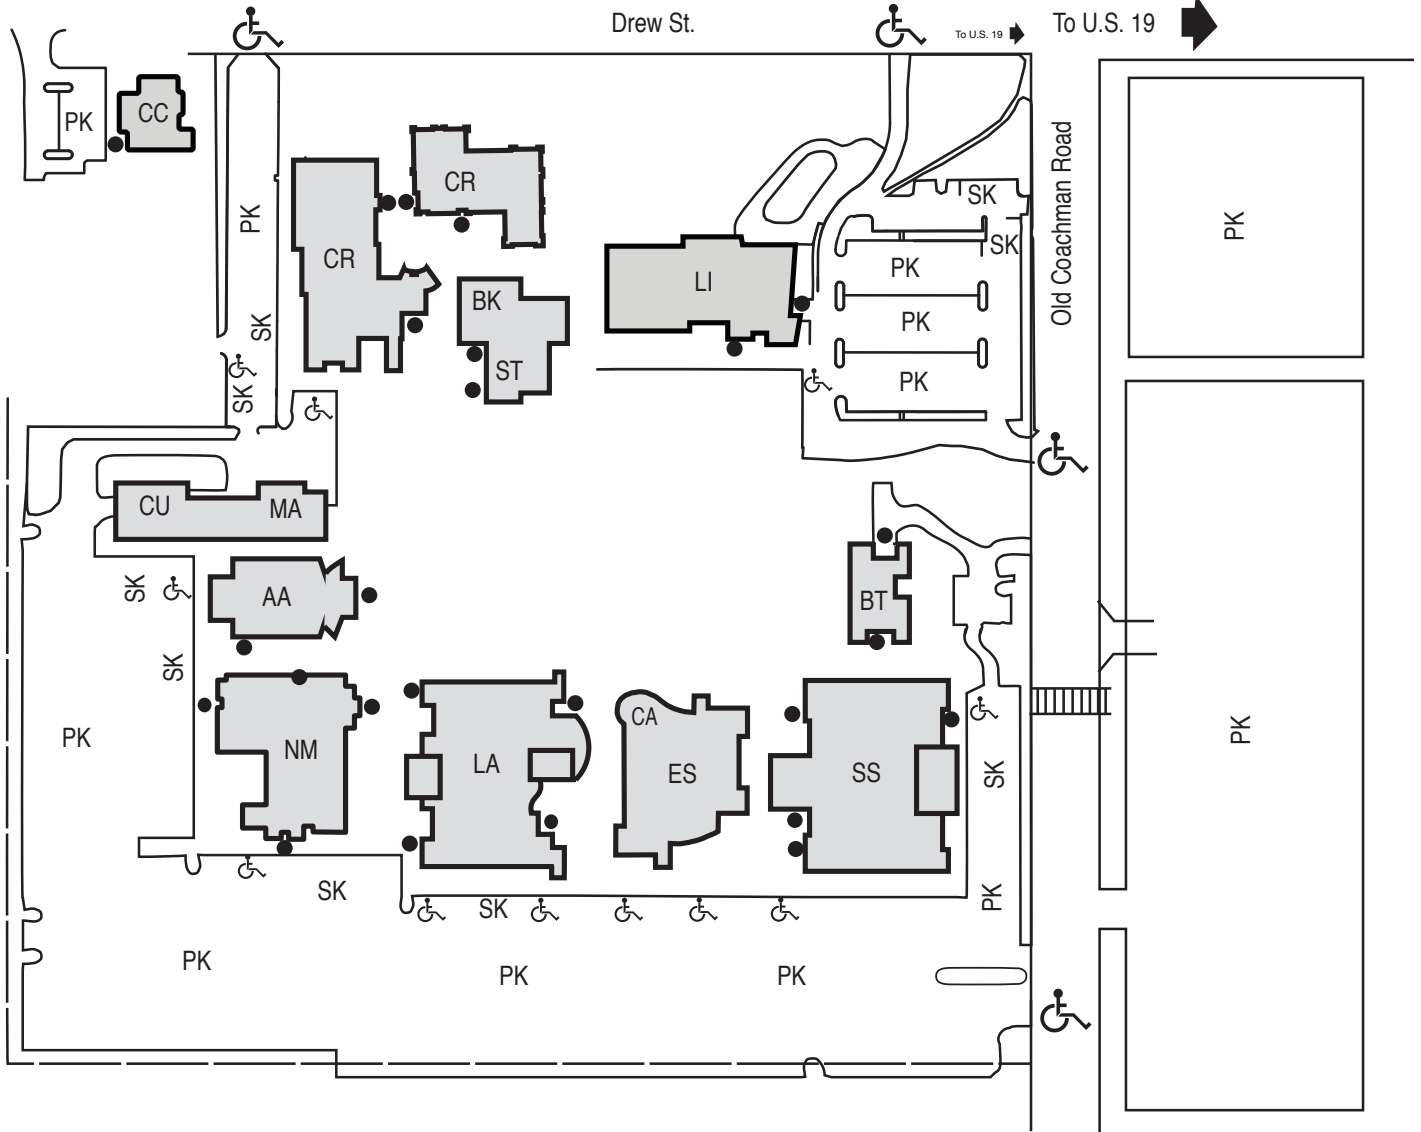

# Clearwater Campus

**Clearwater Campus**  
2465 Drew St.  
Clearwater

**KEY**

- ACCESS TO DISABLED PARKING
- DISABLED ACCESSIBLE DOORS

**CLEARWATER CAMPUS BUILDING CODES**

- |   |  |   |
|---|--|---|
| AA - Arts Auditorium                                | LA - Language Arts   | NM - Natural Science, Math and College of Education |
| BK - Bookstore                                      | • Admissions   | PK - Student parking                                |
| BT - Business Technologies                          | • Advising   | SS - Social Sciences                                |
| CA - Cafe/Food services                             | • Business Office  | SK - Staff parking                                  |
| CR - Crossroads                                     | • Financial Aid  | ST - Student Life and Leadership                    |
| CC - Collaborative Center for Emerging Technologies | • Testing  |   |
| CU - Central Utilities                              | LI - Michael M. Bennett Library and Learning Support Commons |   |
| ES - Ethics and Social Sciences                     | MA - Maintenance   |   |