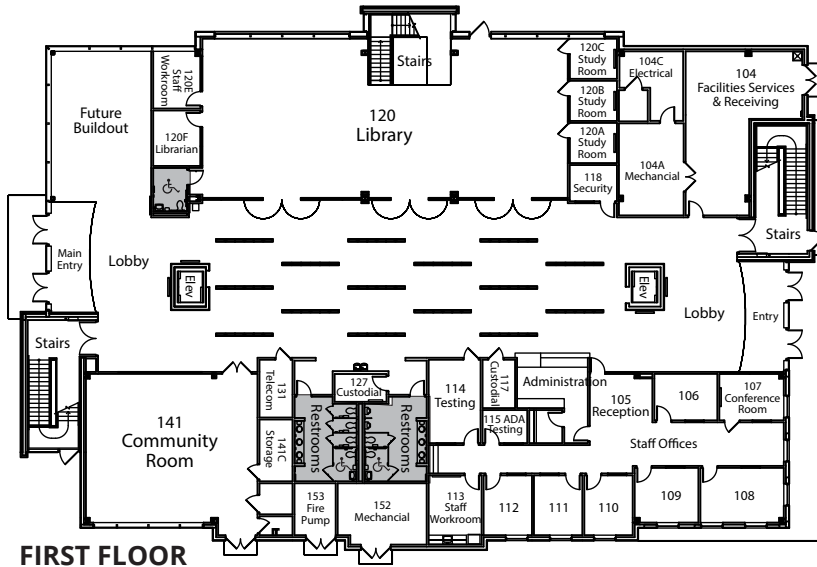

SPC Midtown Center

Midtown Center
 1300 22nd Street S
 St. Petersburg

SPC Midtown Room Codes

- MT 318 - Adjunct Faculty
- MT 324 - Biology Lab
- MT 205 - Classroom
- MT 207 - Classroom
- MT 217 - Classroom
- MT 219 - Classroom
- MT 225 - Classroom
- MT 236 - Classroom
- MT 332 - Classroom
- MT 236 - Classroom
- MT 141 - Community Room
- MT 204 - Computer Lab
- MT 322 - Computer Lab
- MT 107 - Conference Room
- MT 306 - Conference Room
- MT 104 - Facilities Services & Receiving
- MT 201 - Learning Support Center
- MT 120 - Library
- MT 234 - Math Studio
- MT 330 - Physical Science Lab
- MT 105 - Reception, 106, 108-112 Staff Offices
- MT 305 - Reception, 307-317 Faculty Offices
- MT 328 - Science Prep
- MT 118 - Security
- MT 339B - Student Government
- MT 339 - Student Workroom
- MT 113 - Staff Workroom
- MT 321 - Staff Workroom
- MT 120A - Study Room
- MT 120B - Study Room
- MT 120C - Study Room
- MT 320 - Technology Resources
- MT 114 - Testing
- MT 206 - Writing Studio

FIRST FLOOR

SECOND FLOOR

THIRD FLOOR