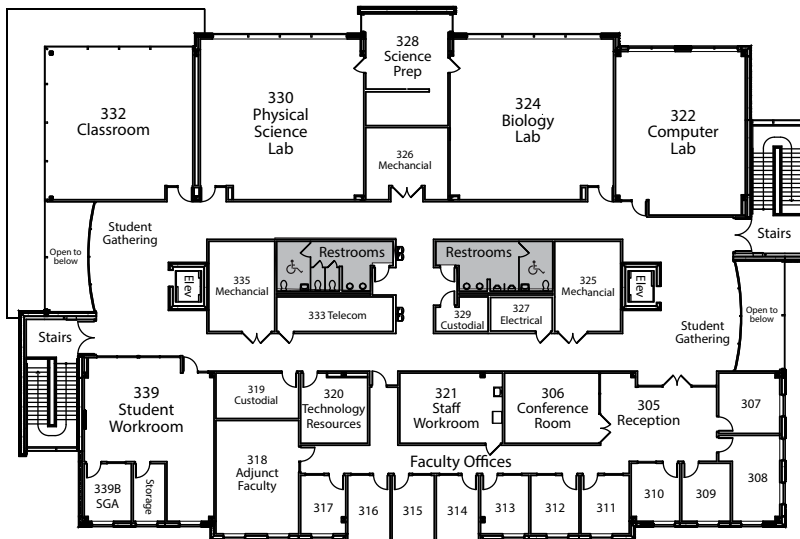

SPC Midtown Center

Midtown Center
 1300 22nd Street S
 St. Petersburg

SPC Midtown Room Codes

- MT 318 - Adjunct Faculty
- MT 324 - Biology Lab
- MT 205 - Classroom
- MT 207 - Classroom
- MT 217 - Classroom
- MT 219 - Classroom
- MT 225 - Classroom
- MT 236 - Classroom
- MT 332 - Classroom
- MT 236 - Classroom
- MT 141 - Community Room
- MT 204 - Computer Lab
- MT 322 - Computer Lab
- MT 107 - Conference Room
- MT 306 - Conference Room
- MT 104 - Facilities Services & Receiving
- MT 201 - Learning Support Center
- MT 120 - Library
- MT 234 - Math Studio
- MT 330 - Physical Science Lab
- MT 105 - Reception, 106, 108-112 Staff Offices
- MT 305 - Reception, 307-317 Faculty Offices
- MT 328 - Science Prep
- MT 118 - Security
- MT 339B - Student Government
- MT 339 - Student Workroom
- MT 113 - Staff Workroom
- MT 321 - Staff Workroom
- MT 120A - Study Room
- MT 120B - Study Room
- MT 120C - Study Room
- MT 320 - Technology Resources
- MT 114 - Testing
- MT 206 - Writing Studio

FIRST FLOOR

SECOND FLOOR

THIRD FLOOR