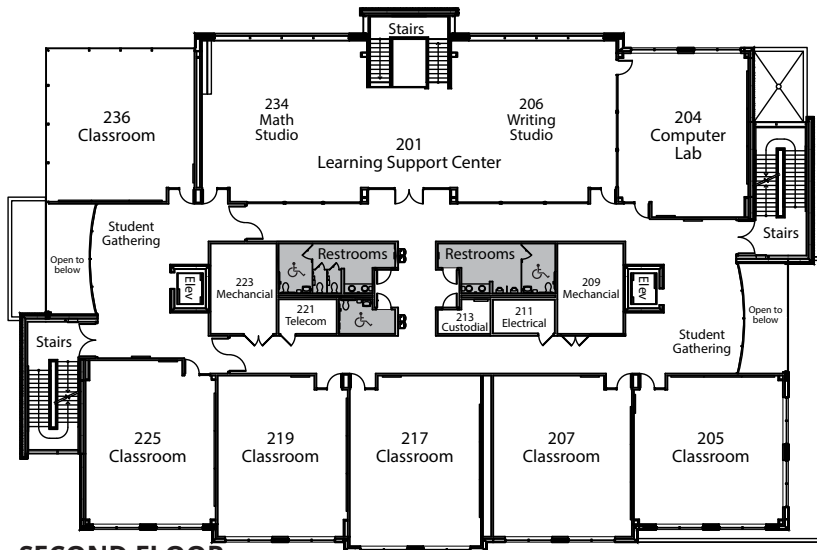

SPC Midtown Center

Midtown Center
 1300 22nd Street S
 St. Petersburg

SPC Midtown Room Codes

- MT 318 - Adjunct Faculty
- MT 324 - Biology Lab
- MT 205 - Classroom
- MT 207 - Classroom
- MT 217 - Classroom
- MT 219 - Classroom
- MT 225 - Classroom
- MT 236 - Classroom
- MT 332 - Classroom
- MT 236 - Classroom
- MT 141 - Community Room
- MT 204 - Computer Lab
- MT 322 - Computer Lab
- MT 107 - Conference Room
- MT 306 - Conference Room
- MT 104 - Facilities Services & Receiving
- MT 201 - Learning Support Center
- MT 120 - Library
- MT 234 - Math Studio
- MT 330 - Physical Science Lab
- MT 105 - Reception, 106, 108-112 Staff Offices
- MT 305 - Reception, 307-317 Faculty Offices
- MT 328 - Science Prep
- MT 118 - Security
- MT 339B - Student Government
- MT 339 - Student Workroom
- MT 113 - Staff Workroom
- MT 321 - Staff Workroom
- MT 120A - Study Room
- MT 120B - Study Room
- MT 120C - Study Room
- MT 320 - Technology Resources
- MT 114 - Testing
- MT 206 - Writing Studio

FIRST FLOOR

SECOND FLOOR

THIRD FLOOR