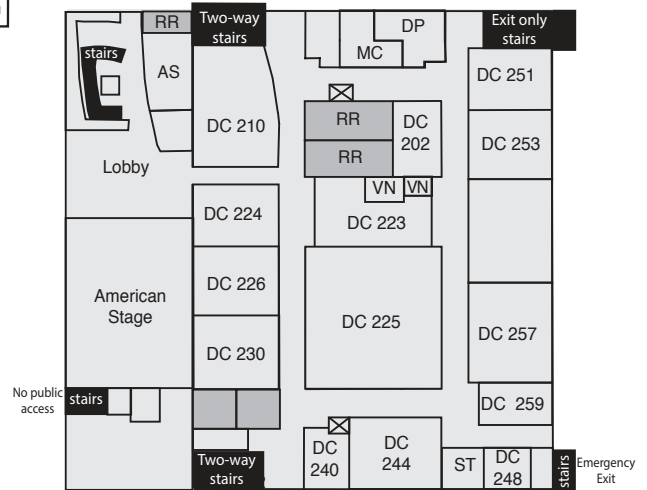

SPC Downtown

SPC Downtown
244 Second Ave. N
St. Petersburg

KEY

- RESTROOMS
- ACCESS TO DISABLED PARKING
- DISABLED ACCESSIBLE DOORS
- ELEVATOR
- STAIRS
- CONSTRUCTION

FIRST FLOOR

SECOND FLOOR

THIRD FLOOR

FOURTH FLOOR

SPC Downtown Room Codes

- Classrooms**
- DC 122-127 - Classrooms
 - DC 224 - Classroom
 - DC 226, 230 - Classrooms
 - DC 251 - Classroom
 - DC 253 - Classroom
 - DC 257 - Classroom
 - DC 316-317 - Classrooms
 - DC 460, 461 - Classrooms

- Un-numbered rooms**
- AS - American Stage offices
 - BK - Book store
 - BX - Box office
 - DP - Downtown Partnership offices
 - CM - Copy machine
 - FS - Food service (cafe')
 - MC - Marine Exploration Center office
 - PK - Student parking
 - PO - Provost Office
 - RR - Restroom
 - SK - Staff parking
 - SS - Student Services: Admissions, Advising, Business Office, Career Services, Accessibility Services, Financial Aid, Registration
 - ST - Storage
 - TC - Testing Center
 - VN - Vending

SPC Downtown parking map