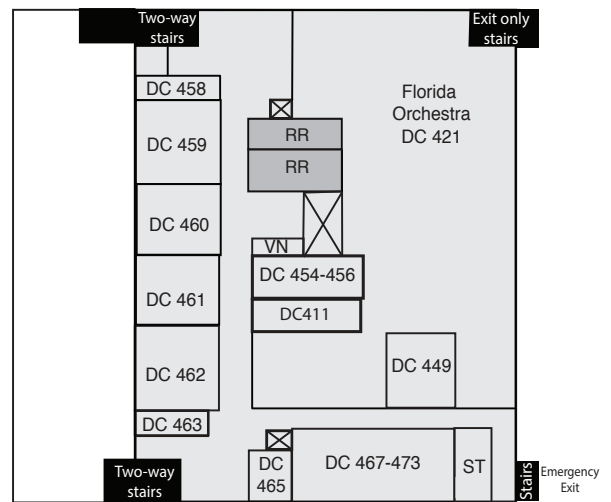

SPC Downtown

SPC Downtown
244 Second Ave. N
St. Petersburg

KEY

- RESTROOMS
- ACCESS TO DISABLED PARKING
- DISABLED ACCESSIBLE DOORS
- ELEVATOR
- STAIRS
- CONSTRUCTION

FIRST FLOOR

SECOND FLOOR

THIRD FLOOR

FOURTH FLOOR

SPC Downtown Room Codes

- Classrooms**
- DC 122-127 - Classrooms
 - DC 224 - Classroom
 - DC 226, 230 - Classrooms
 - DC 251 - Classroom
 - DC 253 - Classroom
 - DC 257 - Classroom
 - DC 316-317 - Classrooms
 - DC 460, 461 - Classrooms

- Numbered rooms**
- DC 109 - Learning Center
 - DC 132 - GED Program
 - DC 202 - Conference room
 - DC 210 - Community room
 - DC 223 - Student Lounge
 - DC 225 - Student Life & Leadership, Student Government, Outreach
 - DC 240 - Science Prep
 - DC 244 - Science Lab
 - DC 248 - Staff offices
 - DC 259 - Staff offices
 - DC 319 - Faculty offices
 - Suite 332 - American Stage offices
 - DC 352 - Offices
 - DC 350, 354, 356 & 358 - Classrooms
 - DC 411 - Lactation Room
 - DC 421 - Florida Orchestra offices
 - DC 449 - Staff Wellness Center
 - DC 454-456 - Staff offices
 - DC 458 & 463 - Science Prep
 - DC 459 & 462 - Science Labs
 - DC 465 - Technology Services (TS)
 - DC 467-473 - Faculty offices

SPC Downtown parking map