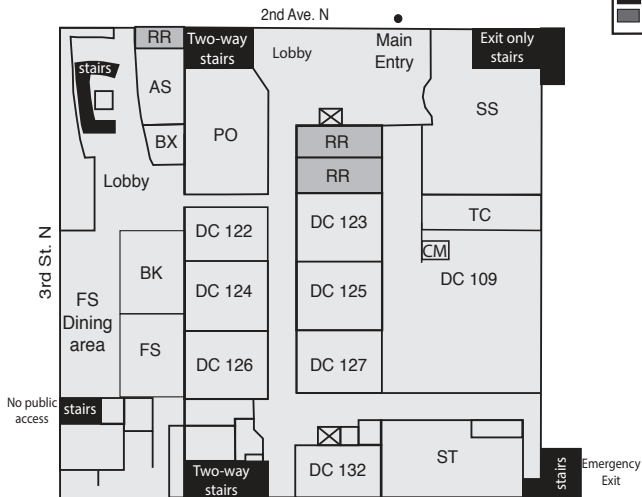

SPC Downtown

SPC Downtown
244 Second Ave. N
St. Petersburg

KEY

- RESTROOMS
- ACCESS TO DISABLED PARKING
- DISABLED ACCESSIBLE DOORS
- ELEVATOR
- STAIRS
- CONSTRUCTION

FIRST FLOOR

SECOND FLOOR

THIRD FLOOR

FOURTH FLOOR

SPC Downtown Room Codes

- Classrooms**
- DC 122-127 - Classrooms
 - DC 224 - Classroom
 - DC 226, 230 - Classrooms
 - DC 251 - Classroom
 - DC 253 - Classroom
 - DC 257 - Classroom
 - DC 316-317 - Classrooms
 - DC 460, 461 - Classrooms

- Un-numbered rooms**
- AS - American Stage offices
 - BK - Book store
 - BX - Box office
 - DP - Downtown Partnership offices
 - CM - Copy machine
 - FS - Food service (cafe')
 - MC - Marine Exploration Center office
 - PK - Student parking
 - PO - Provost Office
 - RR - Restroom
 - SK - Staff parking
 - SS - Student Services: Admissions, Advising, Business Office, Career Services, Accessibility Services, Financial Aid, Registration
 - ST - Storage
 - TC - Testing Center
 - VN - Vending

SPC Downtown parking map