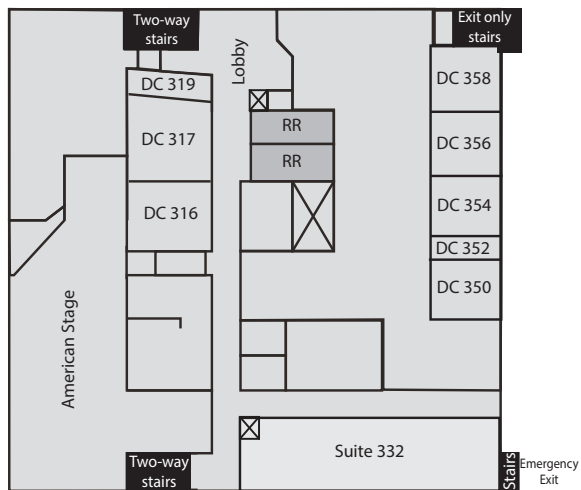

SPC Downtown

SPC Downtown
244 Second Ave. N
St. Petersburg

KEY

- RESTROOMS
- ACCESS TO DISABLED PARKING
- DISABLED ACCESSIBLE DOORS
- ELEVATOR
- STAIRS
- CONSTRUCTION

FIRST FLOOR

SECOND FLOOR

THIRD FLOOR

FOURTH FLOOR

SPC Downtown Room Codes

- Classrooms**
- DC 122-127 - Classrooms
 - DC 224 - Classroom
 - DC 226, 230 - Classrooms
 - DC 251 - Classroom
 - DC 253 - Classroom
 - DC 257 - Classroom
 - DC 316-317 - Classrooms
 - DC 460, 461 - Classrooms

- Numbered rooms**
- DC 109 - Learning Center
 - DC 132 - GED Program
 - DC 202 - Conference room
 - DC 210 - Community room
 - DC 223 - Student Lounge
 - DC 225 - Student Life & Leadership, Student Government, Outreach
 - DC 240 - Science Prep
 - DC 244 - Science Lab
 - DC 248 - Staff offices
 - DC 259 - Staff offices
 - DC 319 - Faculty offices
 - Suite 332 - American Stage offices
 - DC 352 - Offices
 - DC 350, 354, 356 & 358 - Classrooms
 - DC 411 - Lactation Room
 - DC 421 - Florida Orchestra offices
 - DC 449 - Staff Wellness Center
 - DC 454-456 - Staff offices
 - DC 458 & 463 - Science Prep
 - DC 459 & 462 - Science Labs
 - DC 465 - Technology Services (TS)
 - DC 467-473 - Faculty offices

- Un-numbered rooms**
- AS - American Stage offices
 - BK - Book store
 - BX - Box office
 - DP - Downtown Partnership offices
 - CM - Copy machine
 - FS - Food service (cafe')
 - MC - Marine Exploration Center office
 - PK - Student parking
 - PO - Provost Office
 - RR - Restroom
 - SK - Staff parking
 - SS - Student Services: Admissions, Advising, Business Office, Career Services, Accessibility Services, Financial Aid, Registration
 - ST - Storage
 - TC - Testing Center
 - VN - Vending