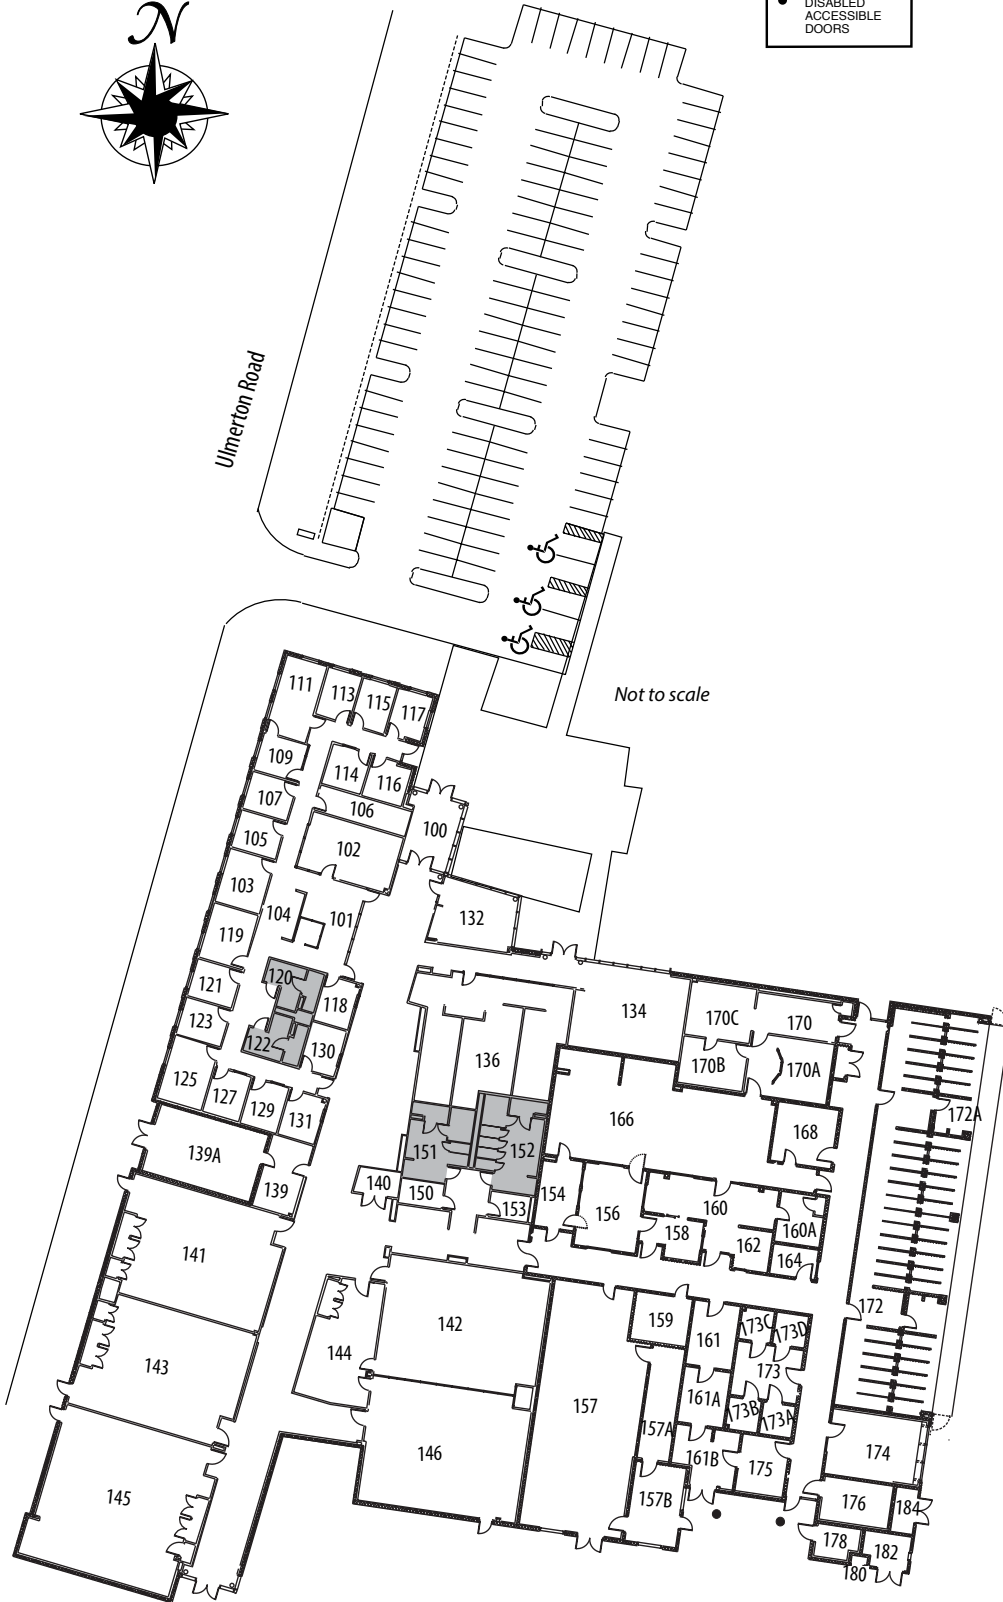

SPC Veterinary Technology Center

SPC Veterinary Technology Center

12376 Ulmerton Rd.

Largo

KEY

- RESTROOMS
- ♿
 ACCESS TO DISABLED PARKING
- DISABLED ACCESSIBLE DOORS

SPC Veterinary Technology Center

Room Codes

- 100-119 - TBA
- 120, 122 - Restrooms
- 121-132 - TBA
- 134 - Student Work
- 136-139 - TBA
- 139A - Mechanical
- 140 - Electrical
- 141, 143 - Computer Lab
- 142 - Anatomy Lab
- 144 - Lab Storage
- 145 - Collaborative Lab
- 146 - Pathology Lab
- 150 - Custodial
- 151-152 - Restrooms
- 153 - Computer
- 154 - Scrub
- 156 - Surgery
- 157 - Mechanical
- 157A - Electrical
- 157B - Generator
- 158 - Recovery
- 159 - Telecommunications
- 160 - Control
- 160A - Pharmacy
- 161 - Food Prep
- 161A - Food Storage
- 161B - Storage
- 162 - Bath
- 164 - Avary
- 166 - Animal Procedures Lab
- 168 - Lab Prep
- 170 - Radiology
- 172 - Dog Ward
- 173 - Lab Animals
- 174 - Cat Ward
- 175 - Isolation
- 176 - Custodial
- 178, 182 - Storage
- 180 - Oxygen
- 184 - Mechanical