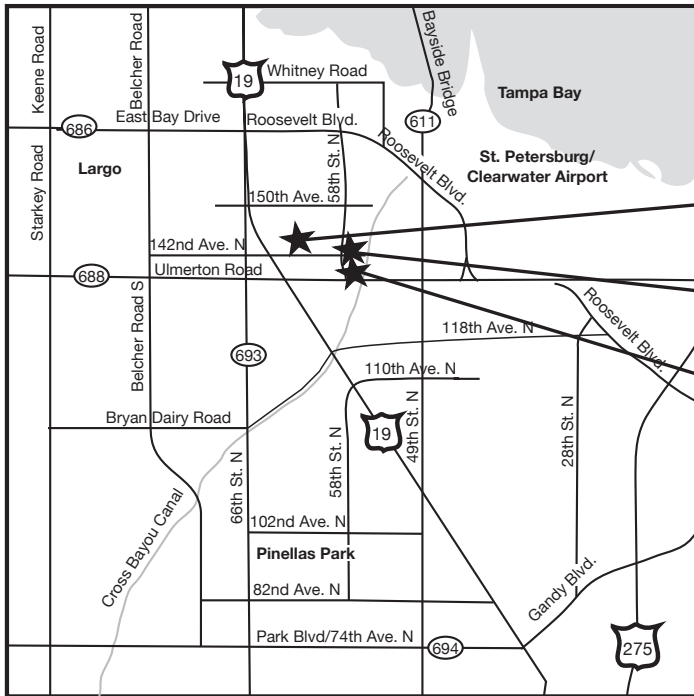

SPC EpiCenter – Services

Directions to the site

SPC District Office
6021 142nd Ave. N, Clearwater

EpiCenter – Services
14025 58th St. N, Clearwater

EpiCenter – Tech
13805 58th St. N, Clearwater

Note: Map is not to scale.