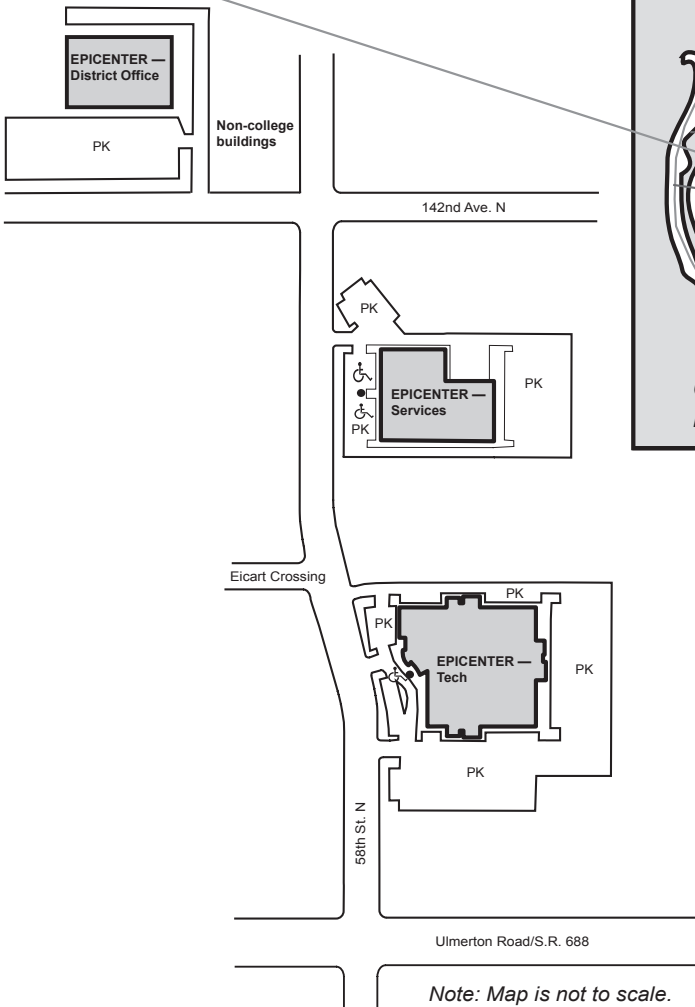

SPC EpiCenter – Services

Directions to the site

SPC District Office
6021 142nd Ave. N, Clearwater

EpiCenter – Services
14025 58th St. N, Clearwater

EpiCenter – Tech
13805 58th St. N, Clearwater

Note: Map is not to scale.